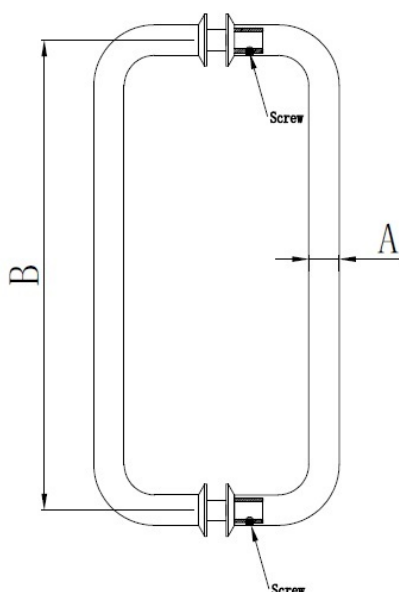

PRODUCT SHEET

Description:

Door Handle "Main" SS304 Brushed, $\varnothing 25 \times 330 \text{mm}$, cc 305mm, 8-12mm Glass Thickness, Bore: $\varnothing 12 \text{mm}$

Item number:

17.87.091-1

Units	Box	Carton	HS Code	Barcode
Pair	1	10	8302415000	 5704866447409

Item Number	A	B	Finish
17.87.090-0	$\varnothing 25 \text{mm}$	305mm	Polished
17.87.091-0	$\varnothing 25 \text{mm}$	305mm	Brushed
17.87.094-0	$\varnothing 25 \text{mm}$	450mm	Polished
17.87.095-0	$\varnothing 25 \text{mm}$	450mm	Brushed
17.87.101-0	$\varnothing 32 \text{mm}$	600mm	Polished
17.87.102-0	$\varnothing 32 \text{mm}$	600mm	Brushed